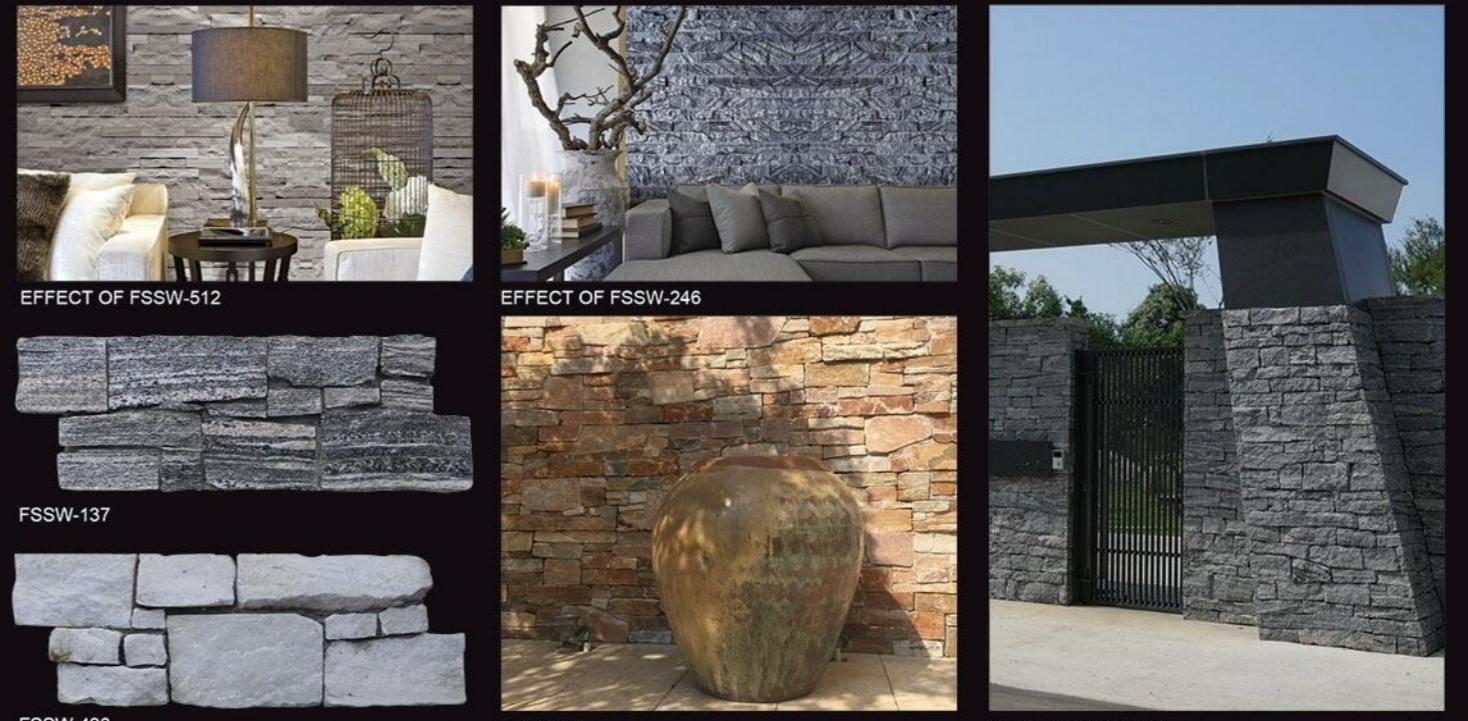

FSSW-404Z FSSW-379BZ FSSW-GALALA BEIGE Z
FSSW-510Z FSSW-475Z FSSW-379Z
FSSW-476Z FSSW-477Z FSSW-509BZ
FSSW-512Z FSSW-478Z FSSW-479Z

EFFECT OF FSSW-512 EFFECT OF FSSW-246
FSSW-137 FSSW-480 FSSW-138 WALL OF FSSW-137
FSSW-141 FSSW-481 FSSW-482
FSSW-483 FSSW-484 FSSW-485