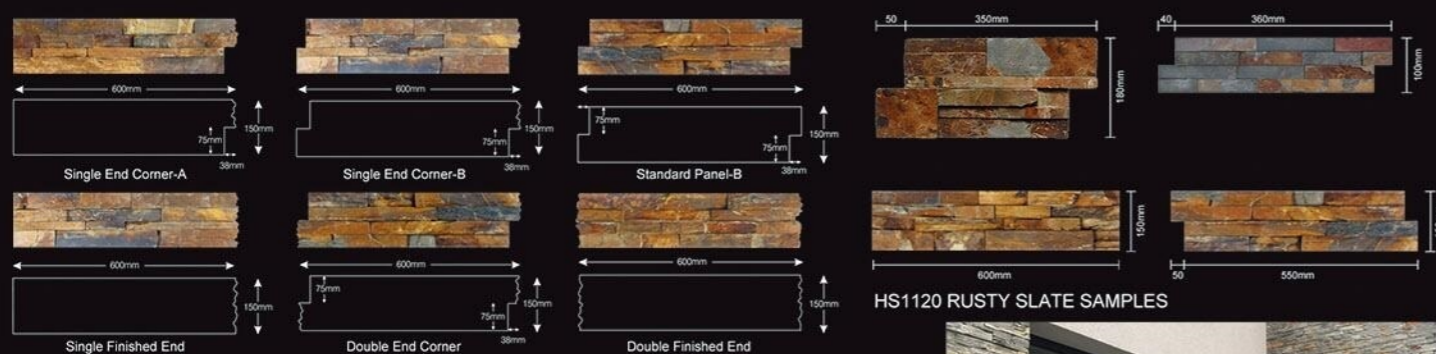

Single End Corner-A Single End Corner-B Standard Panel-B
 Single Finished End Double End Corner Double Finished End
 HS1120 RUSTY SLATE SAMPLES

RUST QUARTZ SAMPLE (CEMENT BACKING) TIGER QUARTZ SAMPLE (CEMENT BACKING)
 HS014 MULTIC COLOUR SLATE CEMENT BACKING CORNERS
 OUTDOOR WALL IN HS-1120 LEDGESTONE